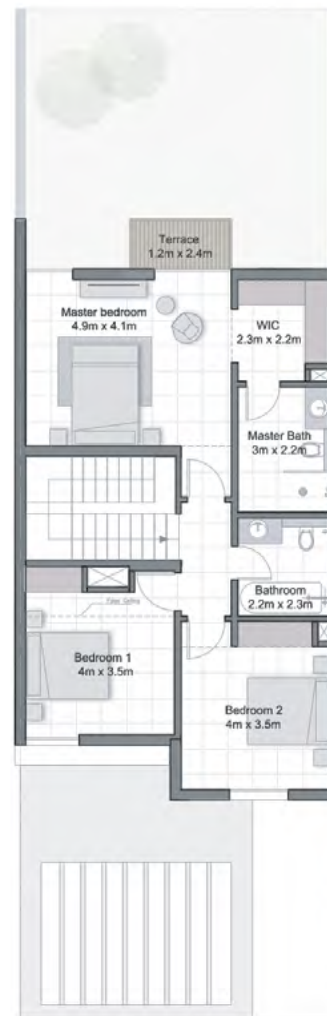

CHERRYWOODS

GROUND FLOOR

FIRST FLOOR

3 BEDROOM MIDDLE UNIT

TOTAL AREA : 2,233 sq.ft.